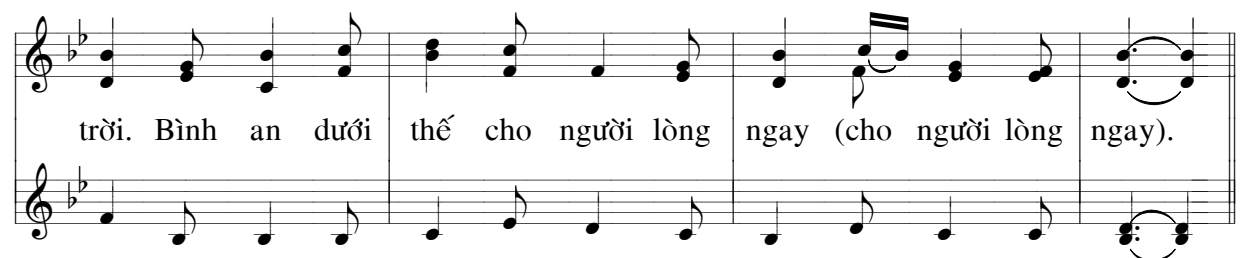

Tiếng Chuông Sinh Nhật

Chính Trung - Xuân Thu

TUTTI Đêm nay tầng xanh vương hương dịu dàng.

Ngàn tinh tú lấp lánh hào quang. Đêm nay trần gian chuông reo từng bừng

Koòng

koòng

Hm...

A musical staff system consisting of two staves. The top staff begins with a treble clef and a key signature of two flats (B-flat and E-flat). The system is divided into four measures by vertical bar lines.

A musical staff system consisting of two staves. The top staff begins with a treble clef and a key signature of two flats (B-flat and E-flat). The system is divided into four measures by vertical bar lines.